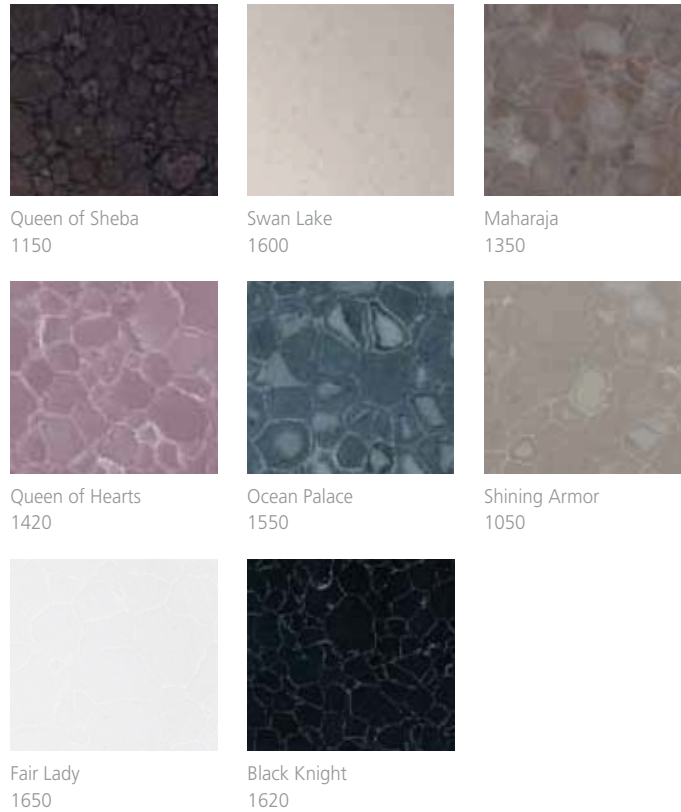

One of a Kind-Supremo

Supremo comes in eight elegant and stylish colours which are suitable for all applications from kitchen countertops and backsplashes to wall paneling, vanity tops and even custom-made furniture. With Supremo, you can put your unique stamp on any room and create an interior finish which is strikingly different from any other.

Endless Design Possibilities

Drawing inspiration from the limitless realm of fantasies, Supremo surfaces bring elegance and luxury to any space. Using Caesarstone's innovative technology to design a beautiful array of colors and patterns, the Supremo collection ensures you'll leave a lasting impression.

Create an interior finish which is strikingly different from any other – a look which is truly your own

1150 Queen of Sheba